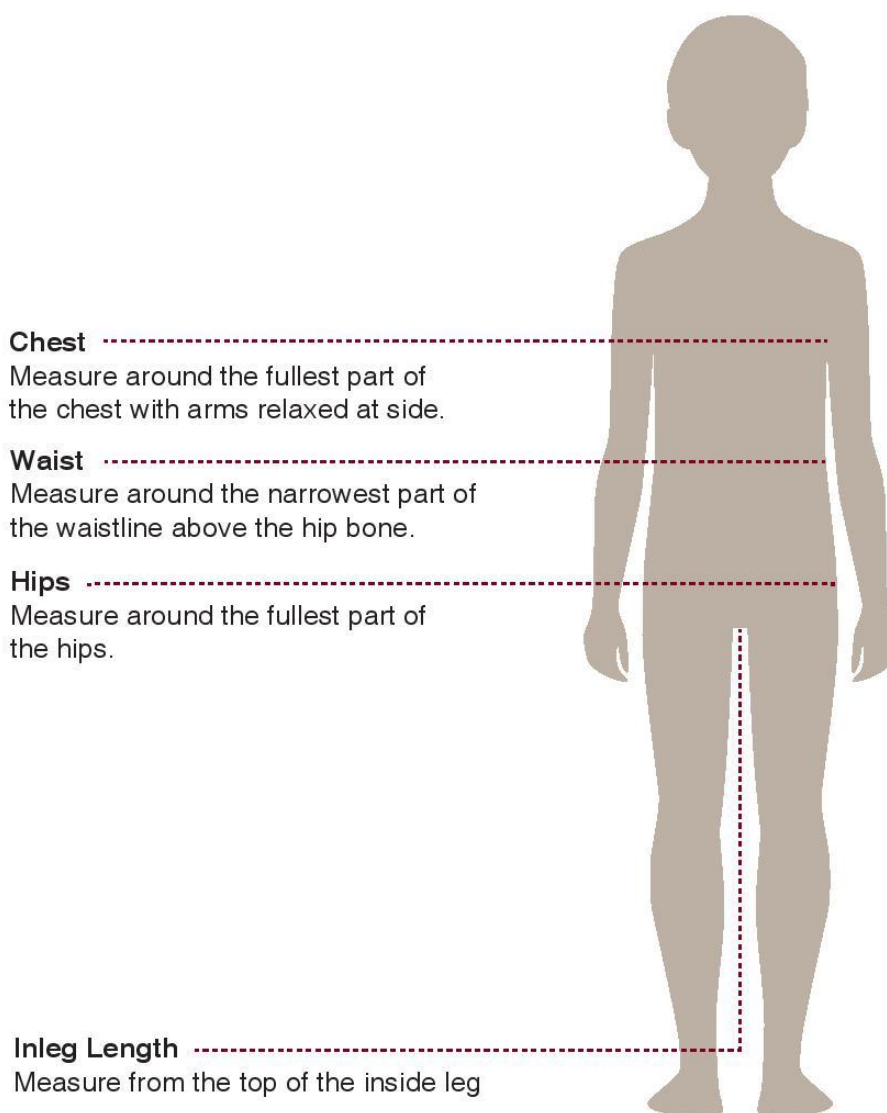

To select the correct size please measure your student following the guide below or watch Argyle's measuring tips video online. When measuring keep the tape snug but not tight. Based on the measurements you have taken select the corresponding size following the size chart on each product page.